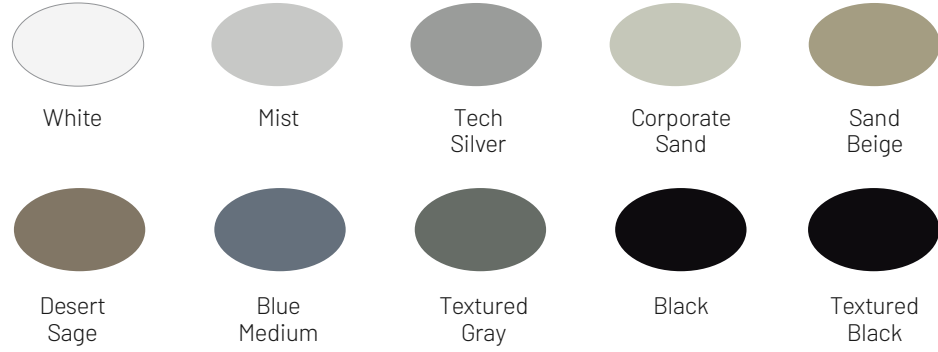

LAMINATES

A laminate top with a matching 3mm edge band creates a seamless look
Available in fifteen color options

CUSTOM PAINT OR LAMINATE

Available upon request

Ready to Work

Thoughtfully designed to work alongside the broader ReadyWorks Collection, this portfolio makes workspace planning easier than ever.